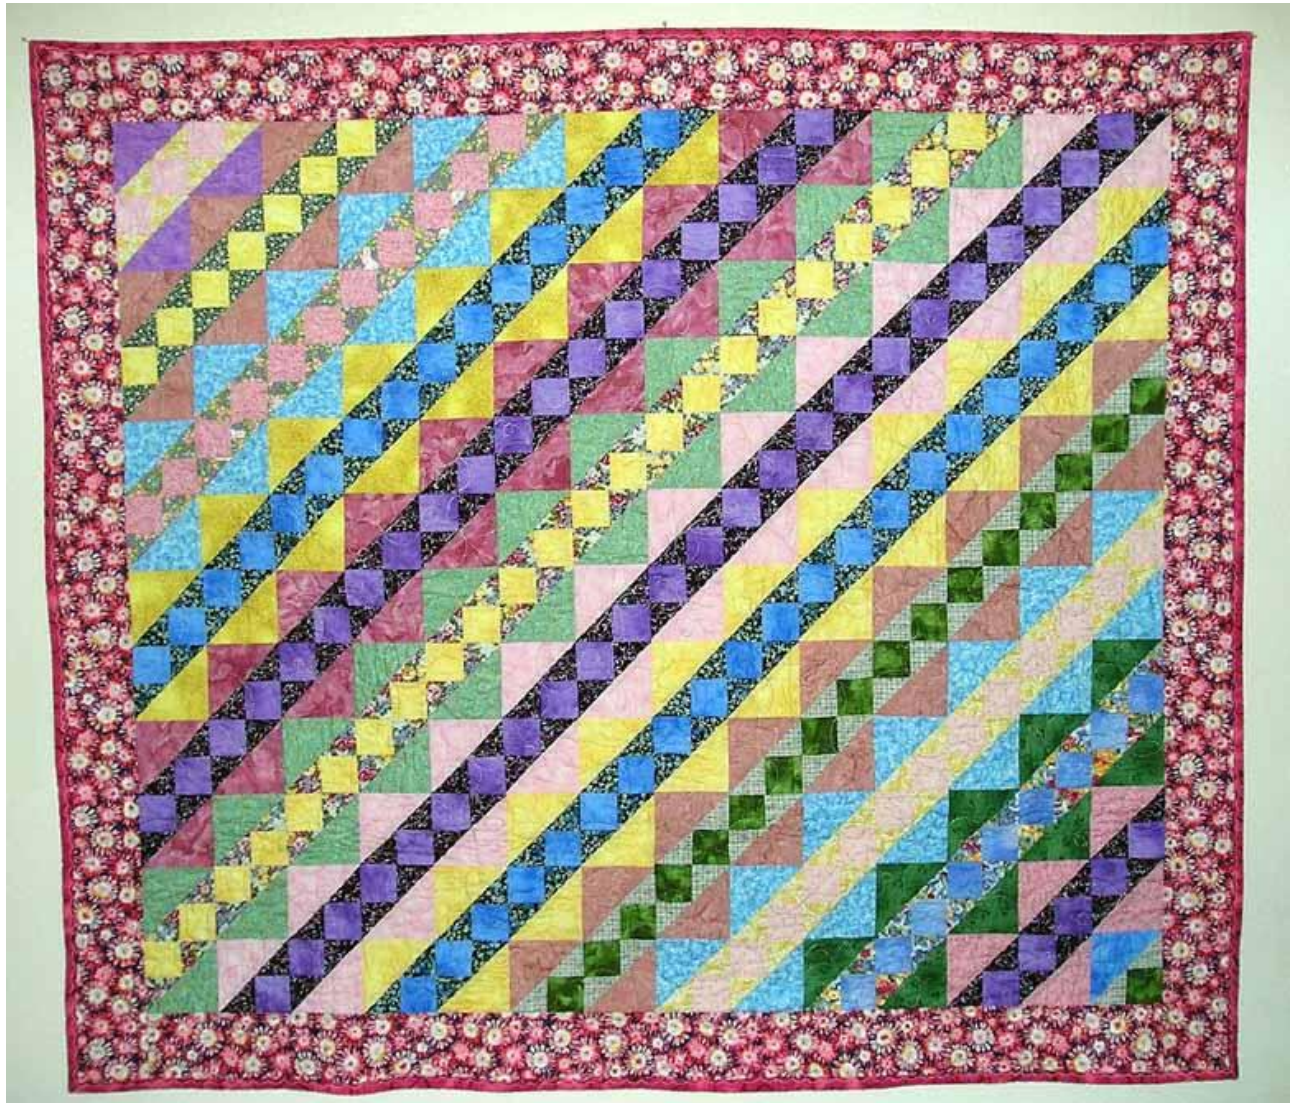

This one is a Scrappy quilt